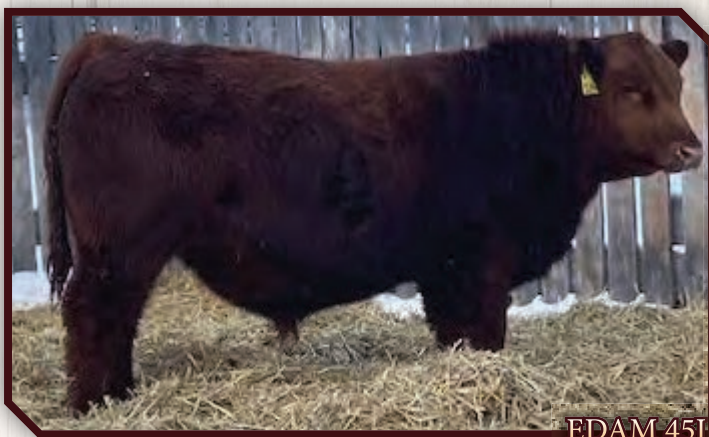

45J $4,500.0

RED STUART RENO 45J

EDAM 45J

2222031

MAR. 3, 2021

RED JJL COMPASS 41B
RED WRAZ RENO 103F 2044162
RED CG X RED TREND
RED XO CROWFOOT 03X
RED STUART BLAZE 277C 1855612
RED STUART BLAZE 11S

BW 72 lbs
205 DW 657 LBS
205 Index 102
365 DW LBS
365 Index
Ce ***

- Heavy haired, stout made Reno son
- Mother has been a solid cow, with every daughter retained in herd
- Extra eye appeal, length of spine and lower third

EPDS	CE	BW	WW	YW	MK
	9.0	-1.7	44	74	23

EDAM 45J